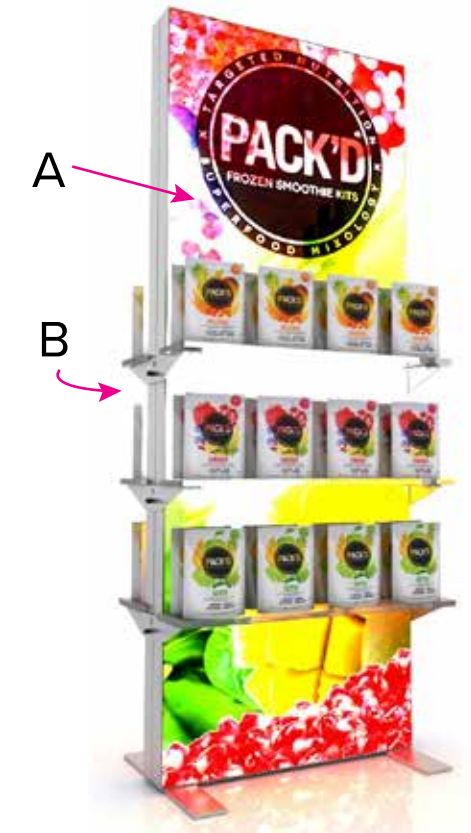

Graphic Template Lightbox with Shelves

Note: Shelves are adjustable. Height of shelves and resulting graphic obstruction will be determined per order.

NOTE: All Raster Art (jpg, tiff,psd, png, etc.) must be at least 100 dpi at print size.
Standard kits are often customized. Please check with Customer Service to ensure that this template matches your specific job.